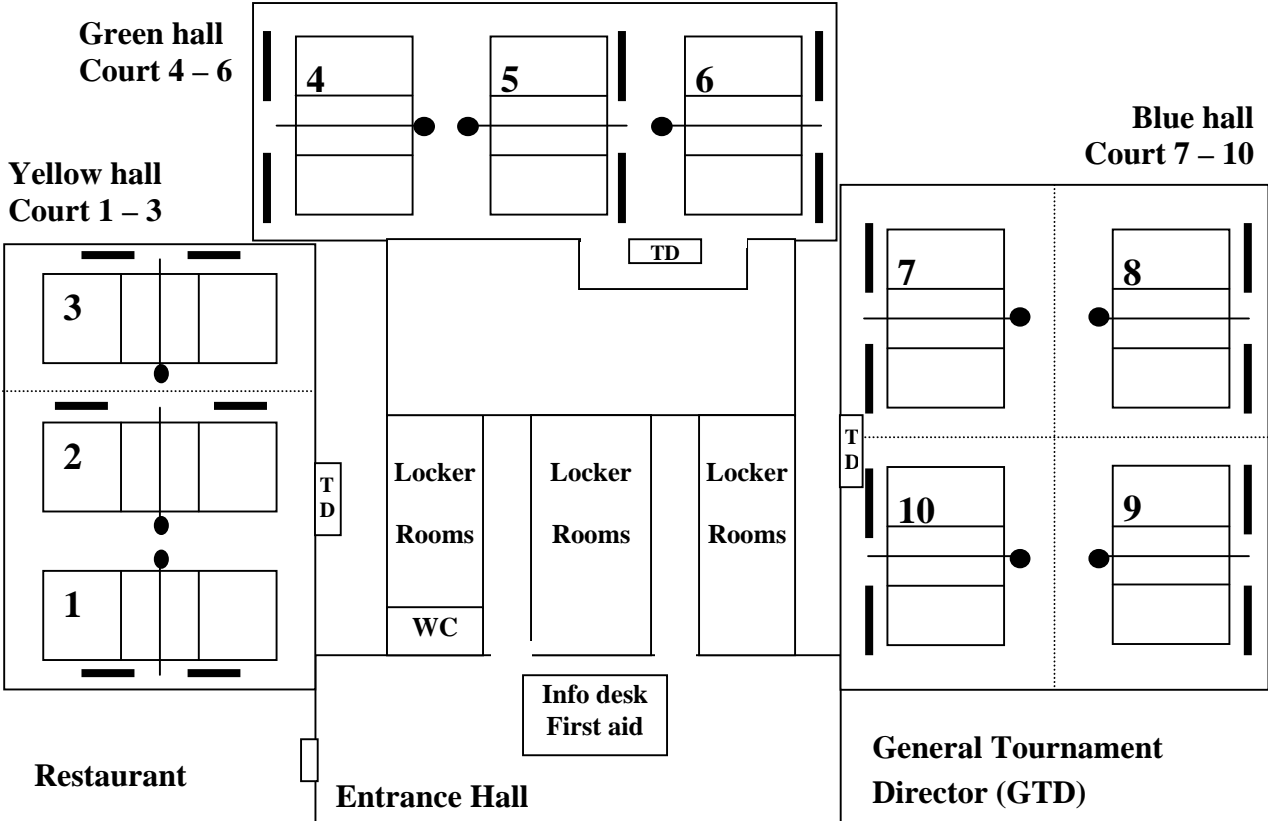

7. GROUND PLAN OLYMPOS