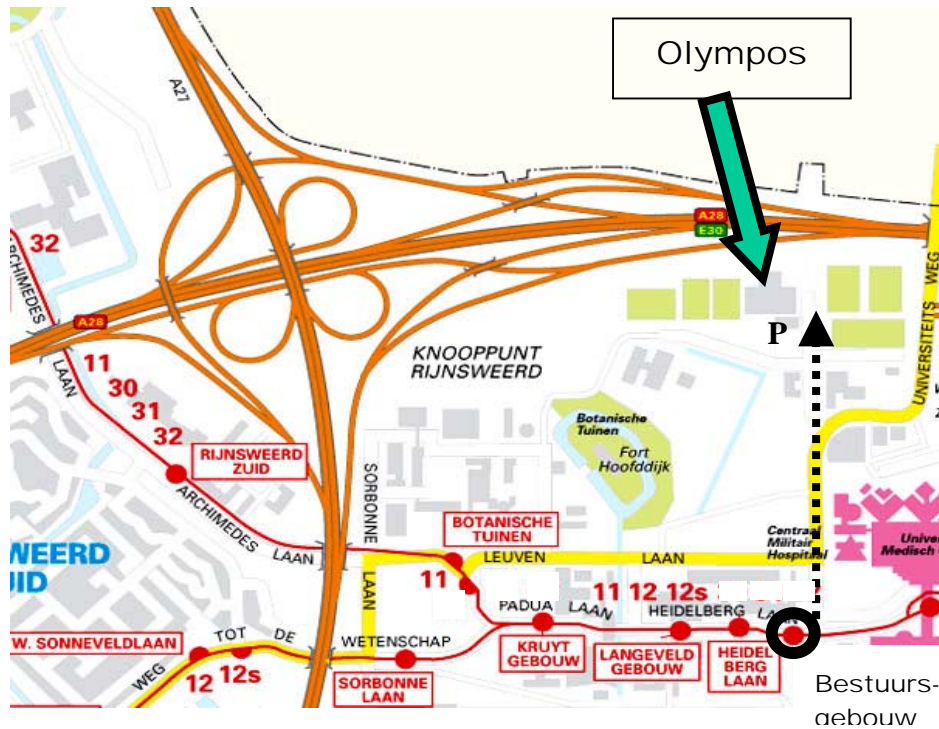

## 5. TOURNAMENT VENUE: Sportcentrum OLYMPOS

Address: Uppsalalaan 3, Utrecht