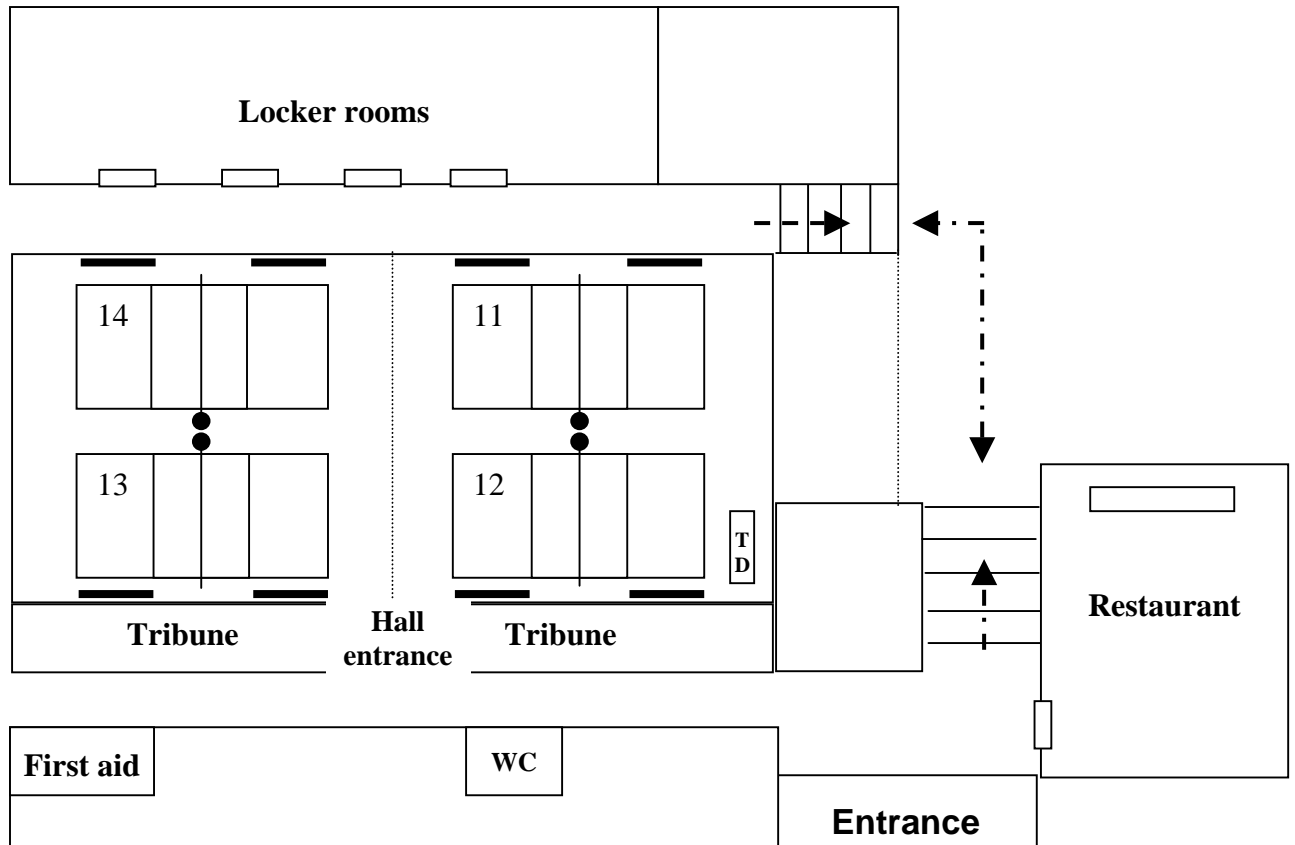

8. GROUND PLAN OSG H. van der VLIST